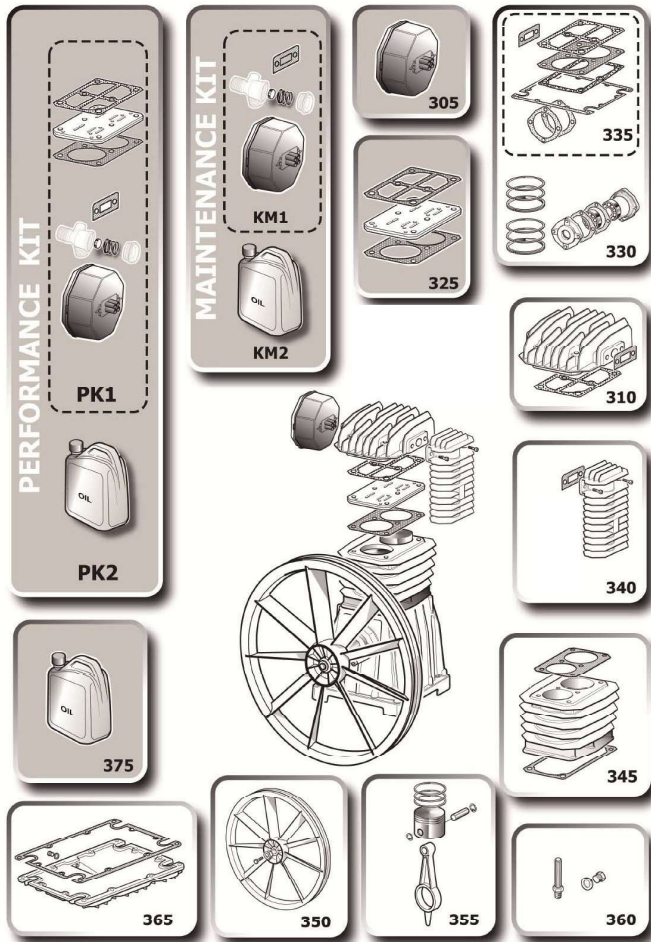

Information

Item 4116074041 Description A29B LN M3

A29B

Part

Nr.	Item	Description	End	Q.ty
305	2236111635	Air filter	04/02/15	1.00 PC
305	2236111635	Air filter	14/11/12	1.00 PC
305	2236112735	Air filter		1.00 PC
305	2236112735	Air filter	14/11/12	1.00 PC
310	2901325044	Cylinder head kit		1.00 PC
310	2901325044	Cylinder head kit	14/11/12	1.00 PC
325	2236112518	Valve plate kit		1.00 PC
325	2236112518	Valve plate kit	14/11/12	1.00 PC
330	2901325046	Upgrade kit		1.00 PC