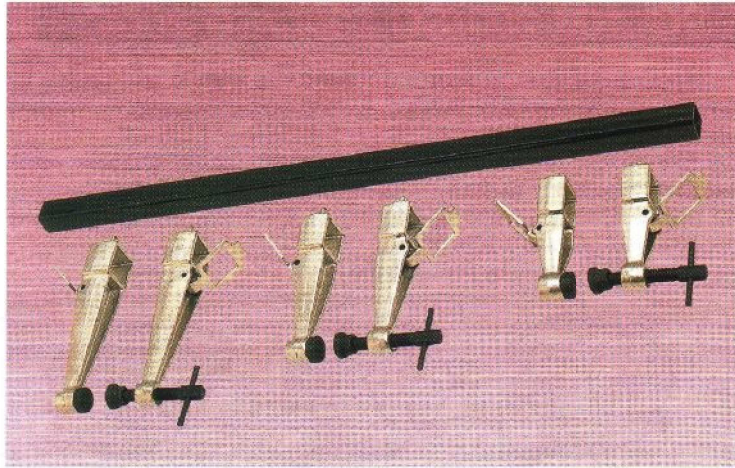

■ SUPER SETTER FULL SET (Heavy duty type)

FCW 4000

● The basic work operations can be performed with this set.

■ Economical full set

■ Contents of full set (8 item set)

Item No.	Set contents	Remarks
FCW 4000	Body-S (with forcing screw, adapter and handle) 3 pieces (1 piece each) Body-P (with fixing screw) 3 pieces (1 piece each) Square pipe (1m) 2 pieces	

■ Parts for super setter series

Parts	Item name	Item No.	Remarks
	Body-S (with forcing screw, adapter and handle)	FCWS 210	
		FCWS 410	
		FCWS 415	
		FCWS 420	
		FCWP 210	
	Body-P (with fixing screw)	FCWP 410	
		FCWP 415	
		FCWP 420	
		FCWB 210	
	Body-B (body only)	FCWB 410	
		FCWB 415	
		FCWB 420	
			Fixing screw
FCWU 410			

Parts	Item name	Item No.	Remarks
	Square pipe	0.9m	FCWK 210
		1m	FCWK 40
		1.5m	FCWK 4015
		2m	FCWK 4020
			FCWD 210
	Forcing screw with handle	FCWD 40	
		FCWD 4018	
	Adapter for forcing screw (with spring)	FCWH 210	
		FCWH 40	
	Adapter for forcing screw (with notches)	FCWH 40V	
		FCWU 40V	