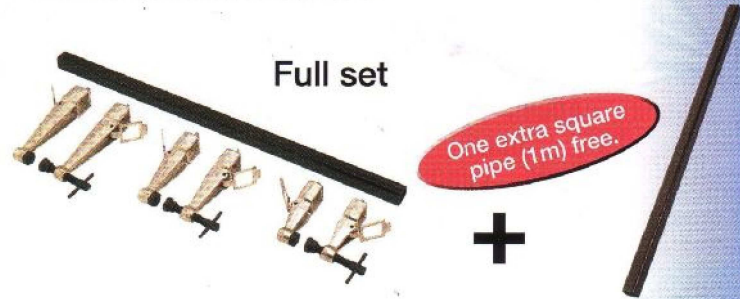

■ SUPER SETTER FULL SET (Heavy duty type)

FCW 4000

● The basic work operations can be performed with this set.

■ Economical full set

■ Contents of full set (8 item set)

Item No.	Set contents	Remarks
FCW 4000	Body-S (with forcing screw, adapter and handle) 3 pieces (1 piece each) Body-P (with fixing screw) 3 pieces (1 piece each) Square pipe (1m) 2 pieces	

■ Parts for super setter series

Parts	Item name	Item No.	Remarks
	Body-S (with forcing screw, adapter and handle)	FCWS 210	
		FCWS 410	
		FCWS 415	
		FCWS 420	
		FCWP 210	
	Body-P (with fixing screw)	FCWP 410	
		FCWP 415	
		FCWP 420	
		FCWB 210	
	Body-B (body only)	FCWB 410	
		FCWB 415	
		FCWB 420	
			Fixing screw
FCWU 410			

Parts	Item name	Item No.	Remarks
	Square pipe	0.9m	FCWK 210
		1m	FCWK 40
		1.5m	FCWK 4015
		2m	FCWK 4020
			FCWD 210
	Forcing screw with handle	FCWD 40	
		FCWD 4018	
	Adapter for forcing screw (with spring)	FCWH 210	
		FCWH 40	
	Adapter for forcing screw (with notches)	FCWH 40V	
		FCWU 40V	